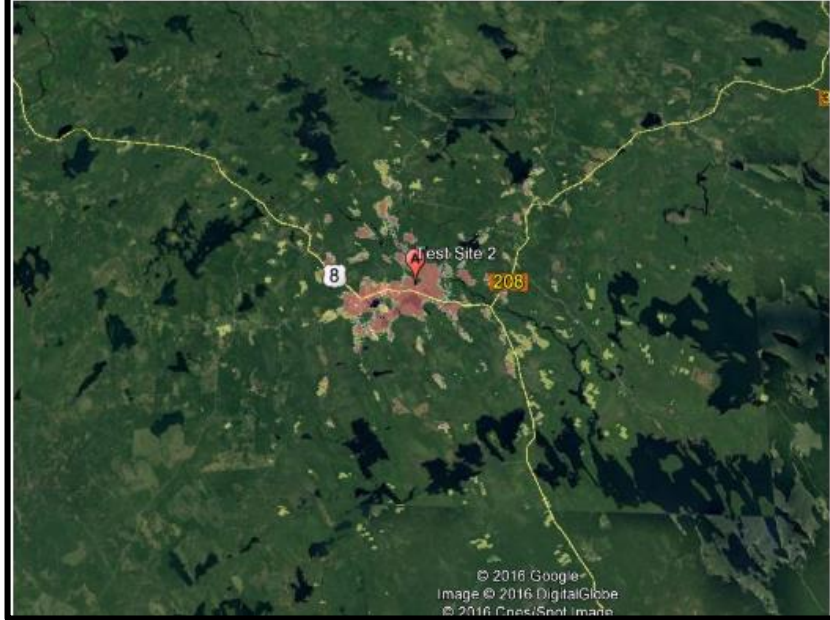

TV White Spaces

(TVWS)

Wireless Internet Solutions

TVWS Low Frequency Signals

Travel Long distances

+

Non-Line-of-Sight Connectivity

PENETRATES
TREES

CONNECTS
OVER HILLS

MOUNT CPEs ON ROOFTOPS
OR OTHER STRUCTURES

TVWS provides Internet service for hard-to-reach areas. It achieves connectivity where other unlicensed spectrum frequencies can't.

Unlicensed Spectrum: Lower Frequency = More Coverage

25 dBi Antenna Gain 3.65Ghz

CBRS 3.65 GHz
Data Base Administered

11dBi Antenna Gain 900Mhz

900 MHz
No Administration

Location: Nova Scotia, Canada

11 dBi Antenna Gain, TVWS 497Mhz

TVWS 470-608 MHz
Data Base Administered