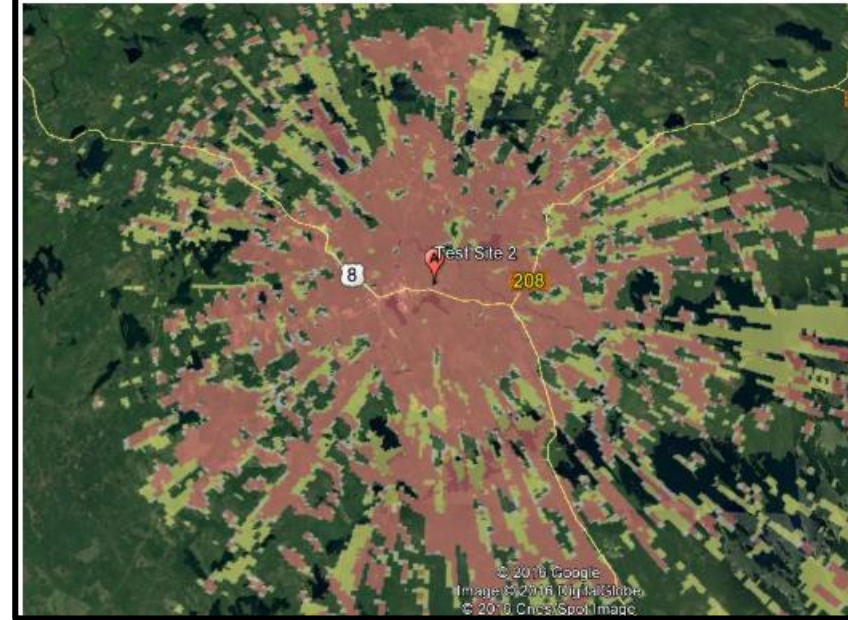

25 dBi Antenna Gain 3.65Ghz

CBRS 3.65 GHz
Data Base Administered

11dBi Antenna Gain 900Mhz

900 MHz
No Administration

Location: Nova Scotia, Canada

11 dBi Antenna Gain, TVWS 497Mhz

TVWS 470-608 MHz
Data Base Administered

<http://queenstvws.com/TVWS%20Coverage%20New.htm>

TVWS Field Performance is Affected by Variables

1. TVWS SPECTRUM AVAILABILITY IS A LOCATION-SPECIFIC RESOURCE. Many areas have little or no TVWS resources.
2. Amount of ambient “noise” or unintentional interference in an area from nearby wireless spectrum usage.
3. Area non-line-of-sight (NLOS) vs. line-of-sight (LOS) terrain challenges relative to vertical asset availability.
4. 6Harmonics TVWS radios are specialized for quality performance critical to maximize the spectrum opportunity.

Hillman, Michigan

- 5 TVWS BTSs on a water tower
- Operating since Sept 2017
- Hybrid Unlicensed Network:
 - 5 GHz (LOS)
 - TVWS (NLOS)
 - TVWS service range: 500 yards to 6 miles
- Terrain:
 - Low hills
 - Dense trees including pine
 - 100' forest canopy
- Successfully co-located with:
 - FM radio
 - 156MHz public safety
 - 5GHz fixed access
 - 700MHz and 800MHz cellular