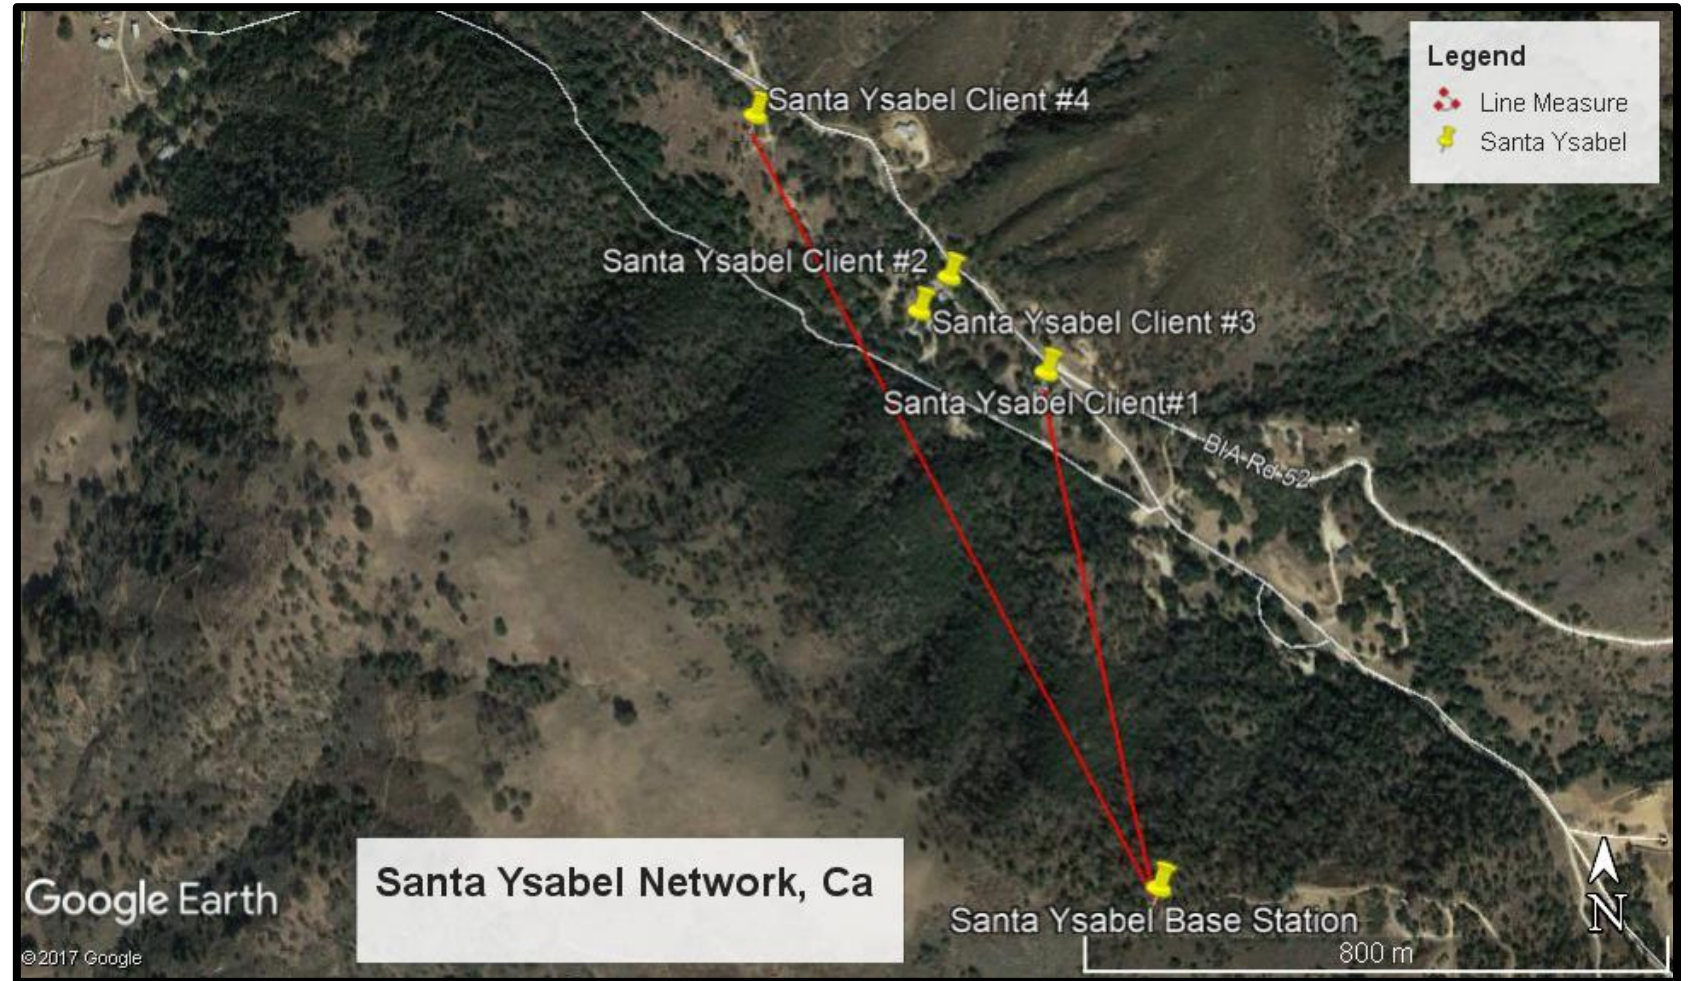

TVWS GWS5000 Series

FCC Certified 5th Generation Version for 2020

- 6Harmonics since 2010 - Ottawa, Ontario based
- Highest FCC certified power for 4 Channel bonding
- Power increases built in when/if rules permit
- Wi-Fi protocol – ideal for unlicensed use
- Throughput 4 Channel (UDP)
 - Max 100 / 100 Mbps MIMO-MIMO
 - Typical 95DL / 70UL MIMO-SISO
- Goodput 4 Channel (TCP/IP)
 - Max 75/75 Mbps MIMO-MIMO
 - Typical 65DL / 45UL MIMO-SISO
- 3 channels + MIMO >25 / 3 real world
- MIMO downlink / SISO uplink
- Conducted max 27.8dBm / SS with 4 contiguous channels

Hillman, Michigan

- 5 TVWS BTSs on a water tower
- Operating since Sept 2017
- Hybrid Unlicensed Network:
 - 5 GHz (LOS)
 - TVWS (NLOS)
 - TVWS service range: 500 yards to 6 miles
- Terrain:
 - Low hills
 - Dense trees including pine
 - 100' forest canopy
- Successfully co-located with:
 - FM radio
 - 156MHz public safety
 - 5GHz fixed access
 - 700MHz and 800MHz cellular

Santa Ysabel, CA

TOTAL NLOS: CPEs in a canyon, need to overcome large hill with small trees that separate BTS from CPEs. Range from 0.4 to 0.8 miles.

Carp, Ontario

Four (2 channel bonded) BTSs with 24 CPEs about .5 miles to 1.2 miles from BTS in heavily forested area. BTS and treeline 100 ft. high. Clients streaming Netflix and use online gaming since 2017. Expanding network to upgrade TVWS and include 5 GHz & 3.65 GHz radios.