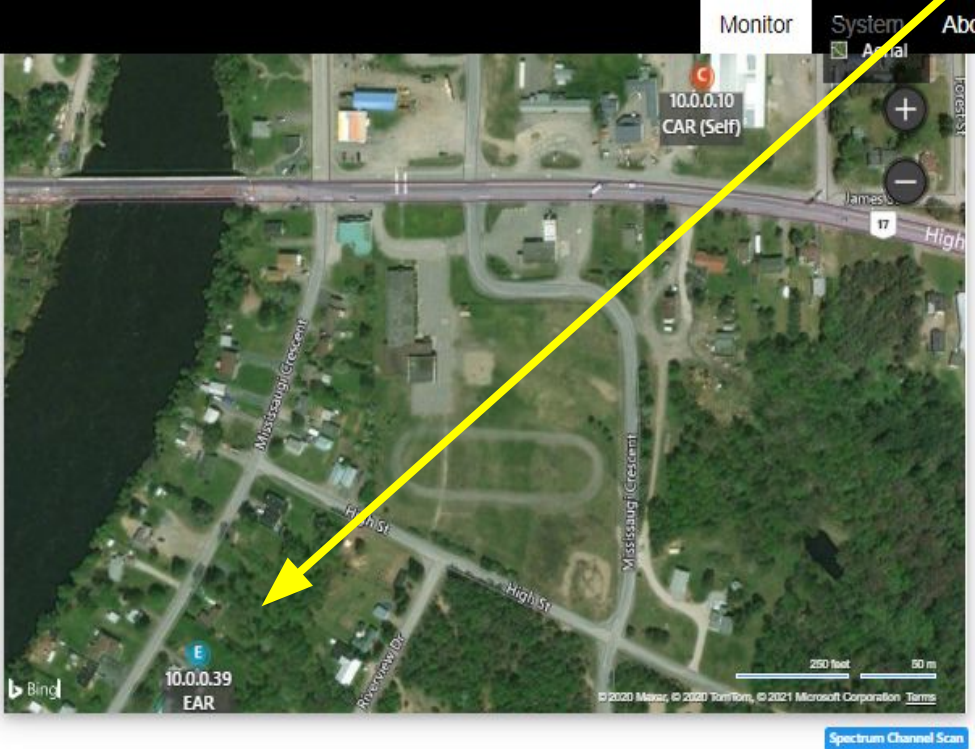

NLOS Broadband

- Dense tree cover cannot use LOS FWA, even at less than ½ mile
- MIMO Downlink through thick trees & foliage
- 25/15 service

1. **TVWS Radios**
   Co-Located with:
- 2.4GHz (Altai)
  - 5GHz (Altai)
  - 24GHz backhaul
  - LTE failover backhaul

6HARMONICS CONNECTING PEOPLE & THINGS	
Radio Type / MAC	GWS5002 / AC:EE:3B:03:01:59
Connected Stations	1 station connected
IP / SSID	10.0.0.10 / IronbridgeT2
LAN Speed Duplex	100 Mbps full duplex Diagnosis
Location	(46.279278 , -83.219254) PE<7.8m, 95%CL Map
Channel(Freq)/Noise/Region	CH 21 22 (518 MHz) / -102 dBm / CA / Config
Tx State / Tx Power	TX ON / 31 dBm Config
RX Gain	8 dB Config
Temperature	18.00 °C
Channel Bandwidth	12 MHz Config
System Up Time	1Days-20h14m57s
Free Memory	MemFree: 92696 kB

Connection Status

Up Link Status at CAR

+	IP/MAC	RSSI (dBm)/ Noise Floor (dBm)/ SNR	Modulation / Tx Packets	Modulation / Rx Packets	Radio Link Up Time
+	10.0.0.39	-72 dBm / -102 dBm / SNR 30 20 ms ago	MCS 13, short GI 5548081 Pkts.	MCS 7, short GI 2716644 Pkts.	1Days-20h:14m:21s