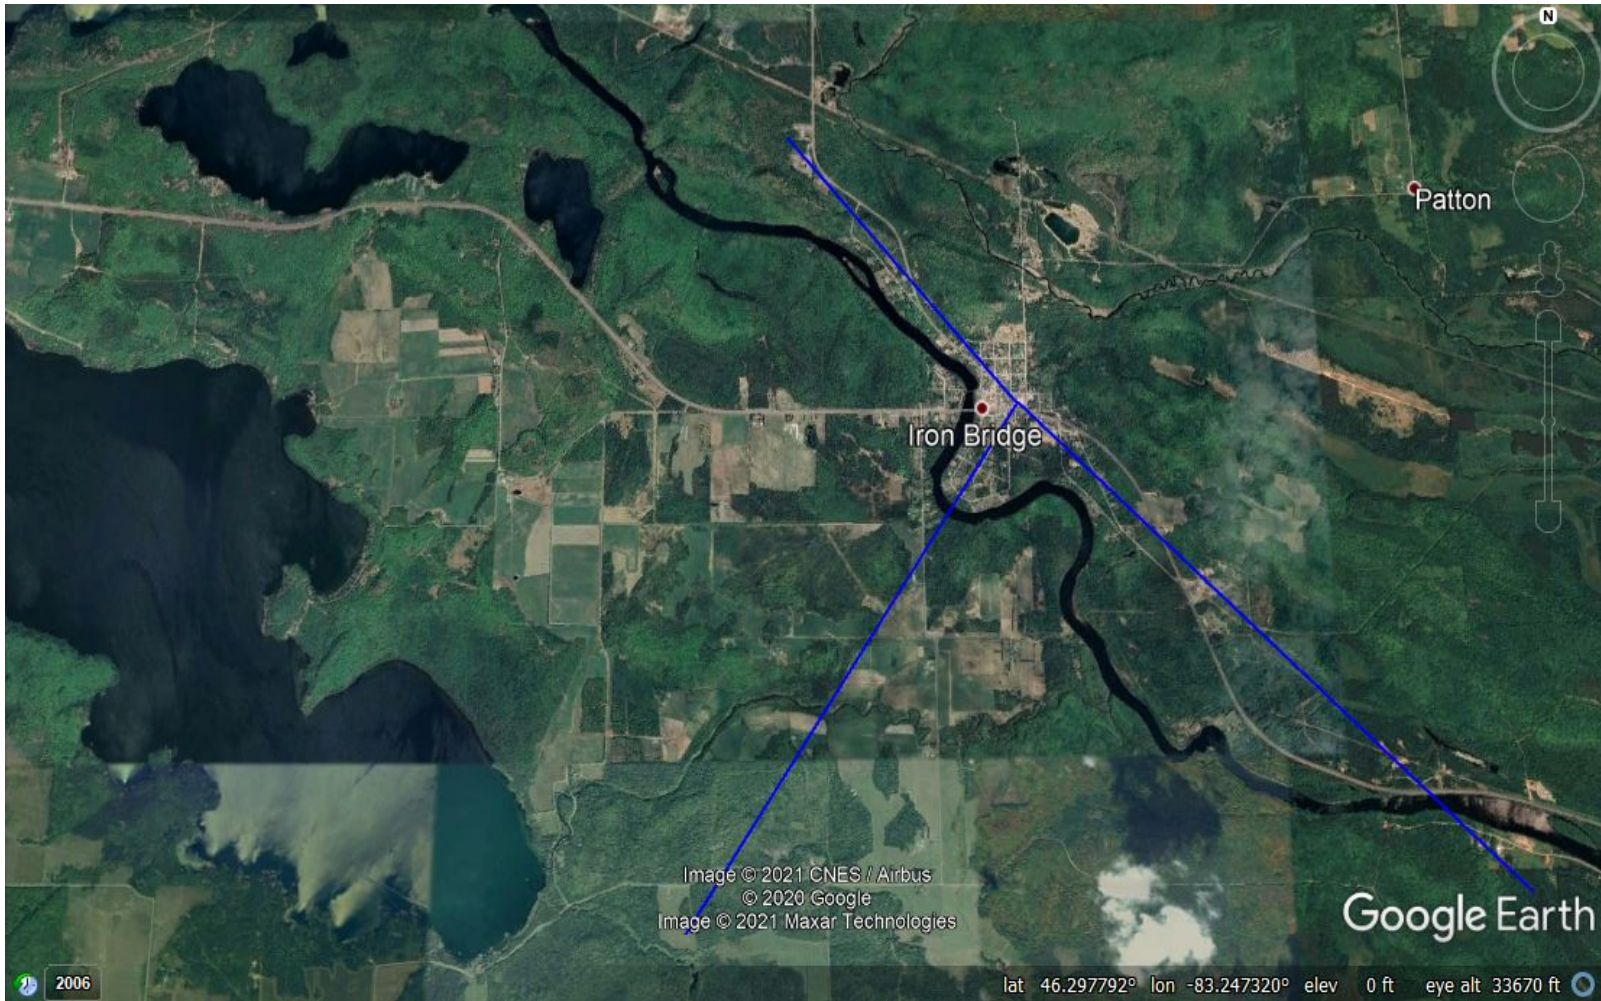

TVWS: Low Frequency Wireless Signals

Travel Long distances

+

Non-Line-of-Sight Connectivity

PENETRATES
TREES

CONNECTS
OVER HILLS

MOUNT CPEs ON ROOFTOPS
OR OTHER STRUCTURES

TVWS provides wireless broadband service for hard-to-serve areas.

UNLICENSED TVWS: SPECTRUM AVAILABILITY IS A LOCATION-SPECIFIC RESOURCE

Chippewa County, MN – Available TVWS Spectrum

138 MHz
23 TV Channels

84 & 24 MHz
14 & 4 TV Channels

0 MHz
No TV Channels

12 MHz
2 TV Channels

TV White Spaces Broadband in Ironbridge, Ontario

TVWS GWS5000 Series

Ironbridge, Ontario - Terrain Characteristics

Overview

- Very heavily treed area - thick pine trees
- Rolling hills
- Dense 3x3 blocks in village center
- Houses along lakefront
- Displacing DSL
- Increase range expectations & densify clients in forested area
- Adding additional towers and base stations to increase & densify coverage

NLOS Broadband

- Dense tree cover cannot use LOS FWA, even at less than ½ mile
- MIMO Downlink through thick trees & foliage
- 25/15 service

- TVWS Radios**
Co-Located with:
- 2.4GHz (Altai)
 - 5GHz (Altai)
 - 24GHz backhaul
 - LTE failover backhaul