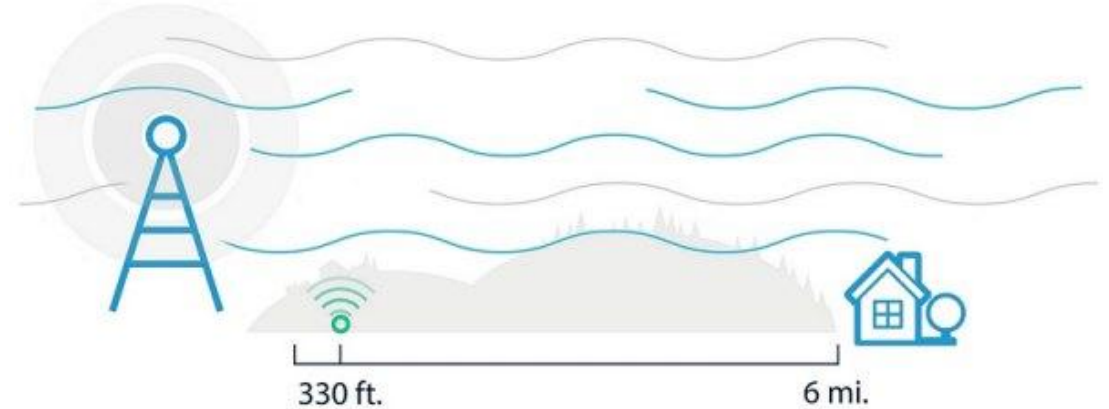

TVWS: Low Frequency Wireless Signals

Travel Long distances

+

Non-Line-of-Sight Connectivity

PENETRATES
TREES

CONNECTS
OVER HILLS

MOUNT CPEs ON ROOFTOPS
OR OTHER STRUCTURES

TVWS provides wireless broadband service for hard-to-serve areas.

TV White Spaces Broadband in Ironbridge, Ontario

TVWS GWS5000 Series

Ironbridge, Ontario - Terrain Characteristics

Overview

- Very heavily treed area - thick pine trees
- Rolling hills
- Dense 3x3 blocks in village center
- Houses along lakefront
- Displacing DSL
- Increase range expectations & densify clients in forested area
- Adding additional towers and base stations to increase & densify coverage