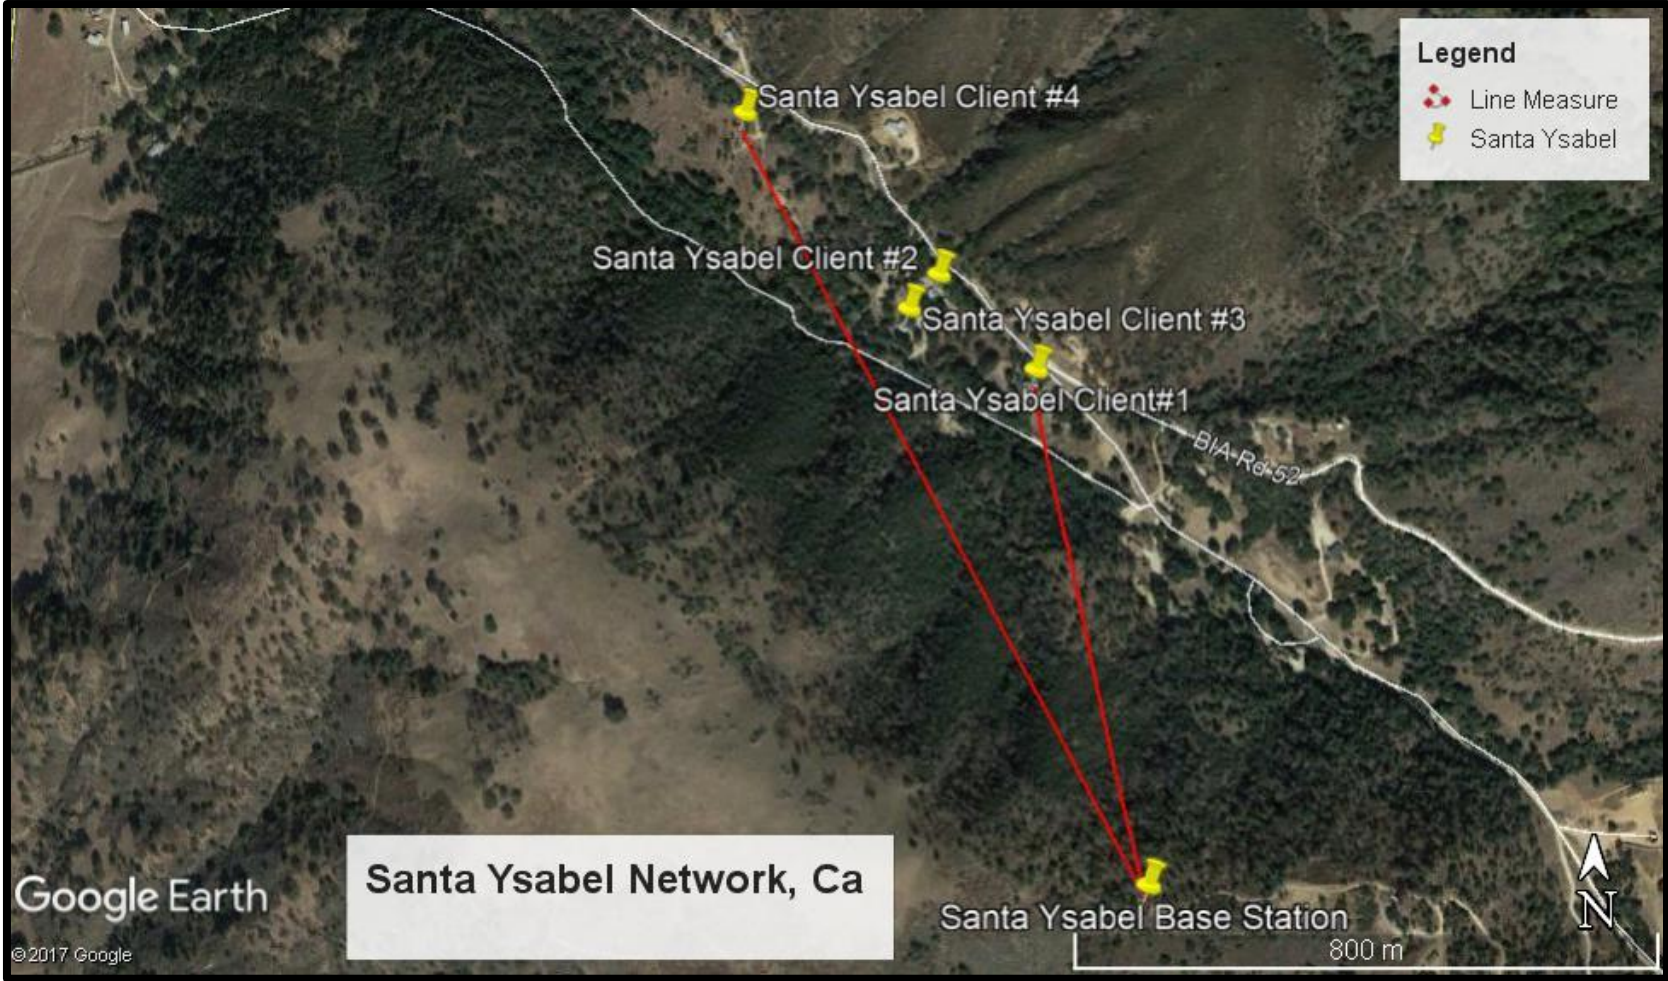

Connection Status

Up Link Status at CAR

+	IP/MAC	RSSI (dBm)/ Noise Floor (dBm)/ SNR	Modulation / Tx Packets	Modulation / Rx Packets	Radio Link Up Time
+	10.0.0.39	-72 dBm / -102 dBm / SNR 30 20 ms ago	MCS 13, short GI 5548081 Pkts.	MCS 7, short GI 2716644 Pkts.	1Days-20h:14m:21s

Hillman, Michigan

- 5 TVWS BTSs on a water tower
- Operating since Sept 2017
- Hybrid Unlicensed Network:
 - 5 GHz (LOS)
 - TVWS (NLOS)
 - TVWS service range: 500 yards to 6 miles
- Terrain:
 - Low hills
 - Dense trees including pine
 - 100' forest canopy
- Successfully co-located with:
 - FM radio
 - 156MHz public safety
 - 5GHz fixed access
 - 700MHz and 800MHz cellular

Santa Ysabel, CA

TOTAL NLOS: TVWS CPEs in a canyon, need to overcome large hill with small trees that separate BTS from CPEs. Range from 0.4 to 0.8 miles.

Carp, Ontario

Four (2 channel bonded) BTSs with 24 CPEs about .5 miles to 1.2 miles from BTS in heavily forested area. BTS and treeline 100 ft. high. Clients streaming Netflix and use online gaming since 2017. Expanding network to upgrade TVWS and include 5 GHz & 3.65 GHz radios.