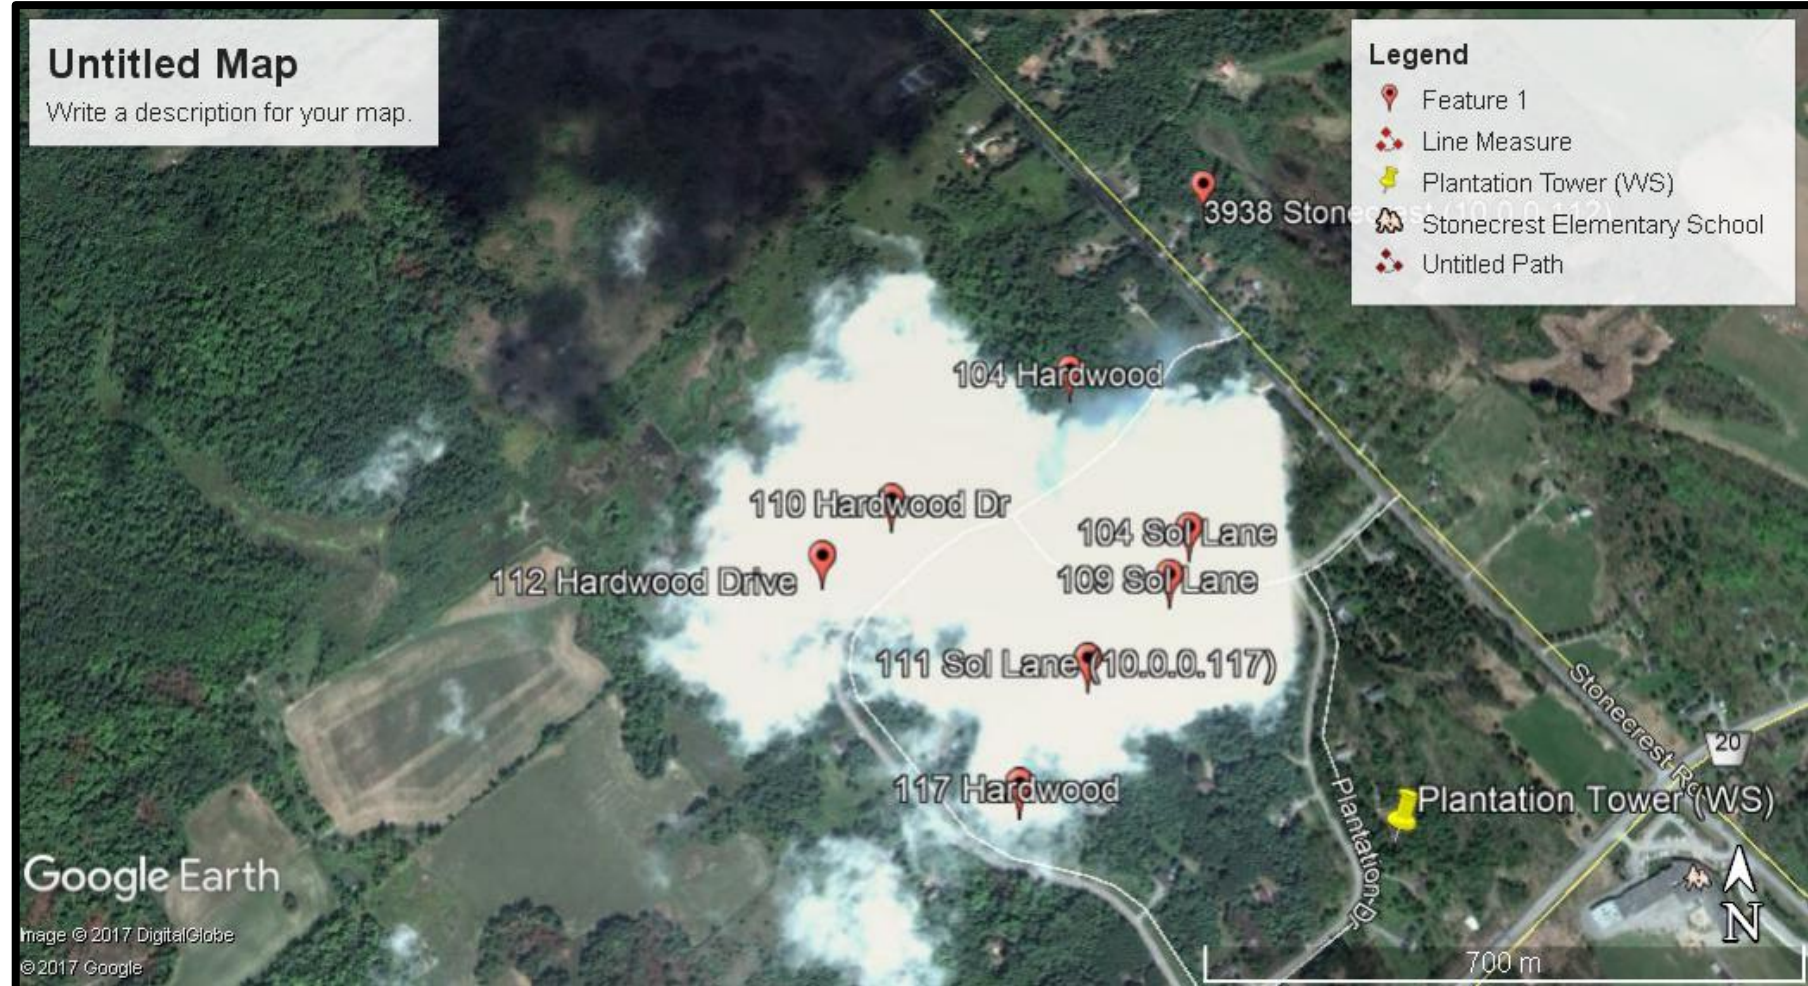

Hillman, Michigan

- 5 TVWS BTSs on a water tower
- Operating since Sept 2017
- Hybrid Unlicensed Network:
 - 5 GHz (LOS)
 - TVWS (NLOS)
 - TVWS service range: 500 yards to 6 miles
- Terrain:
 - Low hills
 - Dense trees including pine
 - 100' forest canopy
- Successfully co-located with:
 - FM radio
 - 156MHz public safety
 - 5GHz fixed access
 - 700MHz and 800MHz cellular

Santa Ysabel, CA

TOTAL NLOS: TVWS CPEs in a canyon, need to overcome large hill with small trees that separate BTS from CPEs. Range from 0.4 to 0.8 miles.

Carp, Ontario

Four (2 channel bonded) BTSs with 24 CPEs about .5 miles to 1.2 miles from BTS in heavily forested area. BTS and treeline 100 ft. high. Clients streaming Netflix and use online gaming since 2017. Expanding network to upgrade TVWS and include 5 GHz & 3.65 GHz radios.